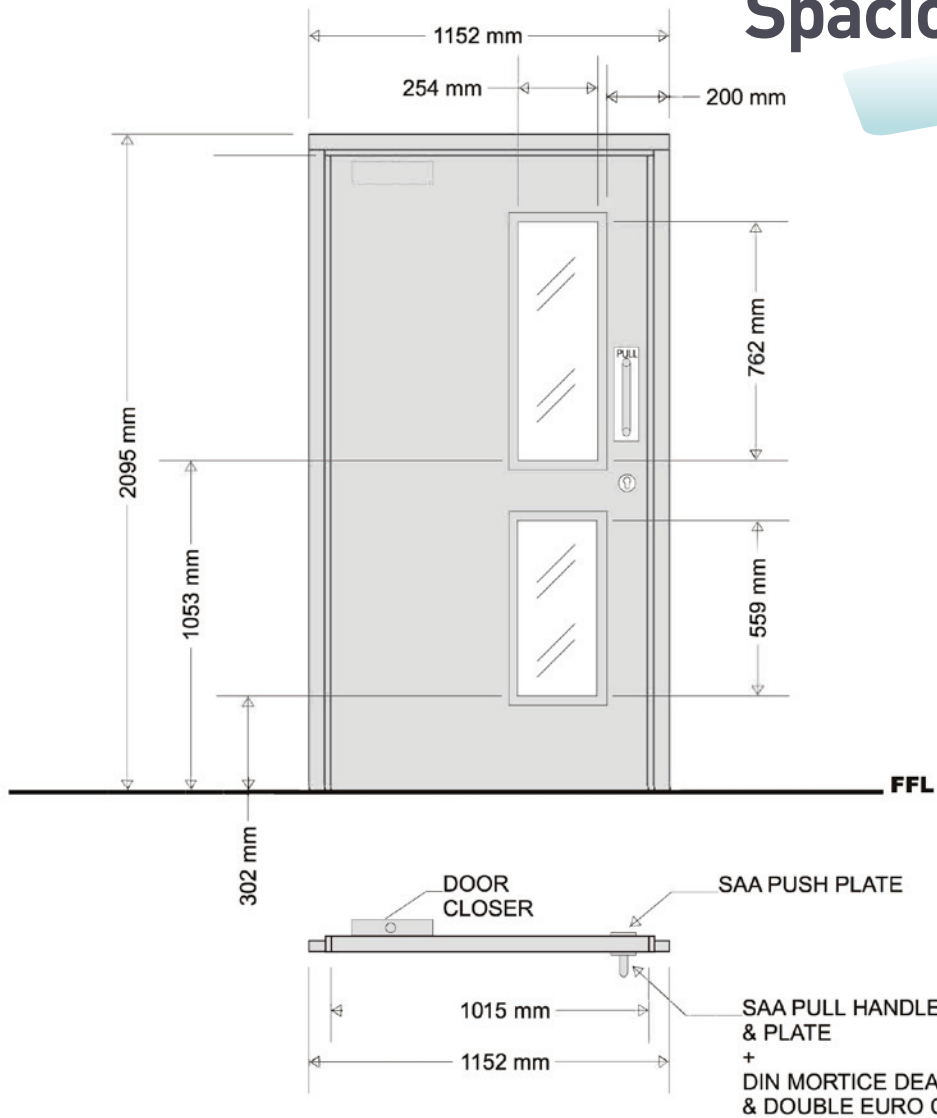

Spaciotempo®

Specification Sheet

D3 Single Personnel Door (DDA Spec Glazed - Public)

This is a steel hinged doorset used primarily as an entry/exit door. When unlocked it provides easy use in public areas through the use of simple door furniture. Can be locked when required. Includes vision windows to 'DDA' requirements and fast fix frame extensions for temporary building use.

Frame

- » Factory finished in powder coat PPC BS10 A05 (Goosewing Grey) with ripple finish
- » Frame material 1.5mm cold rolled steel

Hardware

- » Internal SAA push plate
- » External SAA pull handle complete with DIN mortice deadlock and double euro cylinder
- » Door closer

Leaf

- » Magnelis (self colour)
- » Leaf material 1.2mm aluzinc
- » Overall door thickness 55mm

Glazing

- » 1x 254mm x 762mm vision window
- » 1x 254mm x 559mm vision window
- » 6.4mm laminated glass

Spaciotempo UK