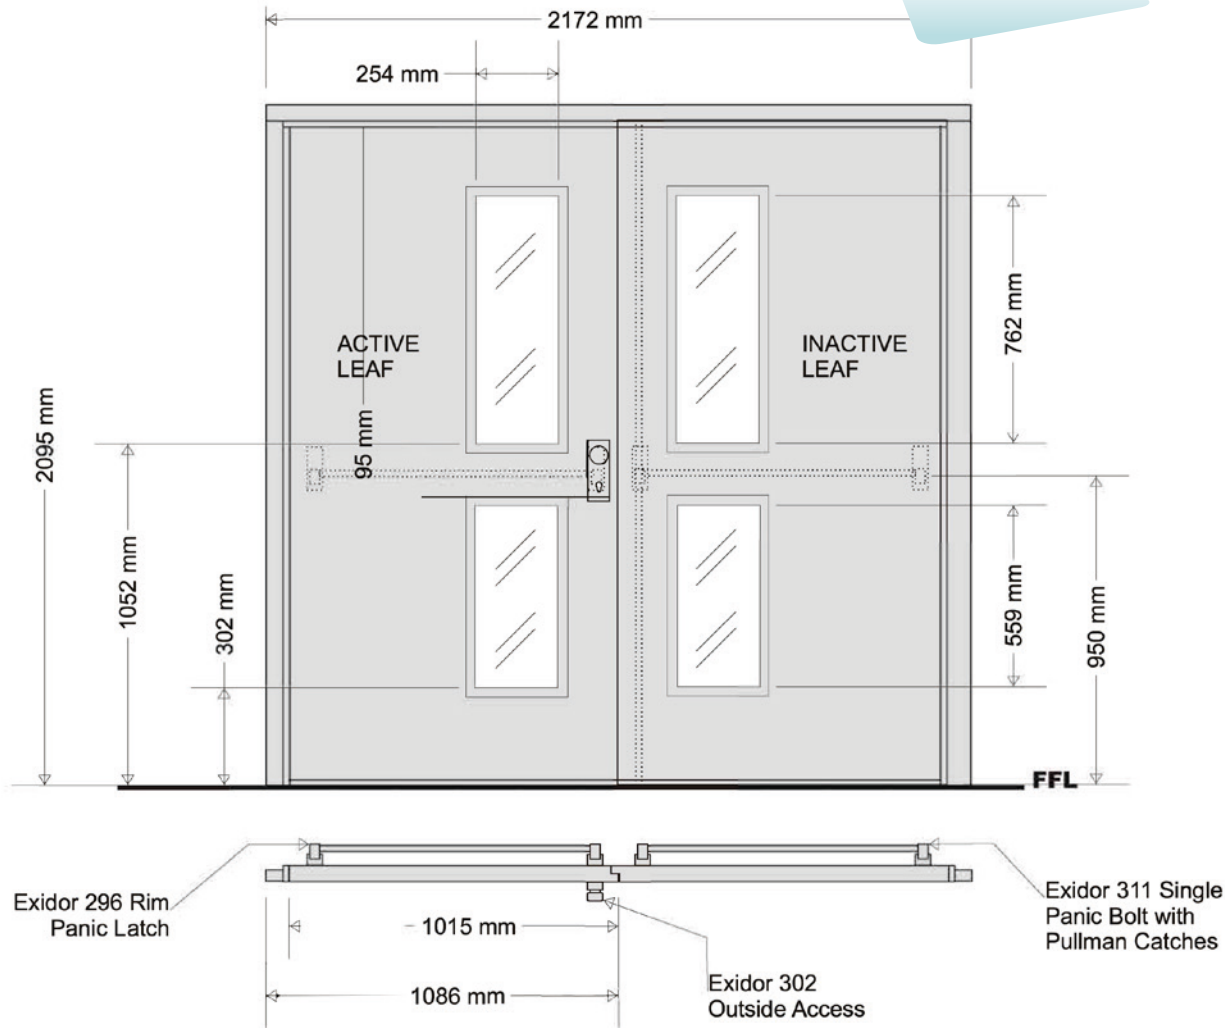

Spaciotempo®

D5 Double Personnel Door (DDA Spec Glazed)

ST/SPEC/0007/01

Specification Sheet

D5 Double Personnel Door (DDA Spec Glazed)

This is a steel hinged doorset primarily for 'emergency exit' use only. Includes internal panic bolt to inactive leaf and panic latch (full width bar) and external locking handle to active leaf with key, vision windows to 'DDA' requirements and fast fix frame extensions for temporary building use.

Frame

- » Factory finished in powder coat PPC BS10 A05 (Goosewing Grey) with ripple finish
- » Frame material 1.5mm cold rolled steel

Leaf

- » Magnelis (self colour)
- » Leaf material 1.2mm aluzinc
- » Overall door thickness 55mm

Hardware

- » Exidor 296 rim panic latch
- » Exidor 311 single panic bolt
- » Exidor 302 outside key access device with euro cylinder key
- » Hold open door stay

Glazing

- » 2x 254mm x 762mm vision windows
- » 2x 254mm x 559mm vision windows
- » 6.4mm laminated glass
- » Size and layout to comply with DDA regulations